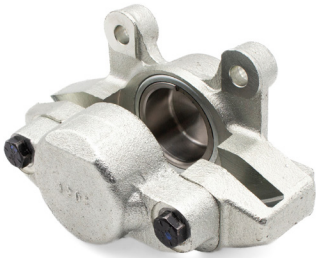

Braking

MGOC SPARES & ACCESSORIES

We offer a comprehensive range of classic car braking components under our Q Parts brand to enhance safety, performance, and reliability. Choose from standard or lightweight alloy options, performance brake conversions for improved stopping power, to essential maintenance kits, all parts have been tailored to meet the needs of classic car enthusiasts and demands of modern day driving. Developed in-house by MGOC Spares' expert product development engineers, Q Parts has earned a reputation for innovation, precision, and durability.

Our spares offer is expansive. Please get in touch to request our full price list comprising over 25,000 product lines.

27H4650S/27H4651S
Brake Caliper Assembly RH/LH |
Stainless Steel Pistons
MGB