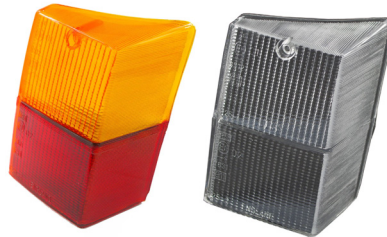

XFJ10026/7 & XFJ10026/7W -
(RH/LH)
Rear Stop & Indicator Lens - Red
& Amber/White
Mini Mk4