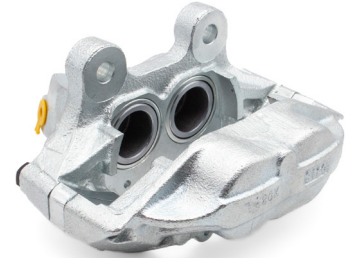

We offer a comprehensive range of classic car braking components under our Q Parts brand to enhance safety, performance, and reliability. Choose from standard or lightweight alloy options, performance brake conversions for improved stopping power, to essential maintenance kits, all parts have been tailored to meet the needs of classic car enthusiasts and demands of modern day driving. Developed in-house by MGOC Spares' expert product development engineers, Q Parts has earned a reputation for innovation, precision, and durability.

Our spares offer is expansive. Please get in touch to request our full price list comprising over 25,000 product lines.

27H4650S/27H4651S
Brake Caliper Assembly RH/LH |
Stainless Steel Pistons
MGB

27H2988/27H2989
Brake Caliper Assembly RH/LH
MGC