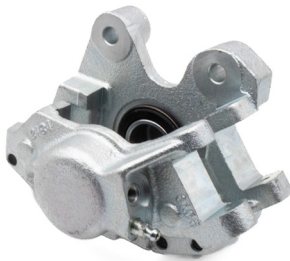

AAU3378/AAU3379
Rear Brake Caliper Assembly RH/
LH
Jaguar XJ6/XJ12/XJS