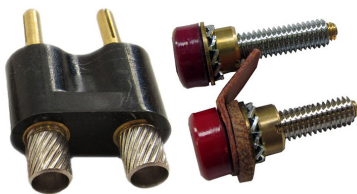

SRS101
Seat Runner Supports -
Hardwood
MGB/C

AHH8743/4Q
Demister Vents RH/LH
MGB Rubber Bumper

GWW102Z
Manual Washer Pump
MG/Mini/Triumph/Land Rover/
AH

RTC432
Dip Switch
MG/Mini/Triumph/Land Rover/
AH

CAB185 & CAB189 (RTC4784)
Auxiliary Socket
MG/Land Rover/Mini