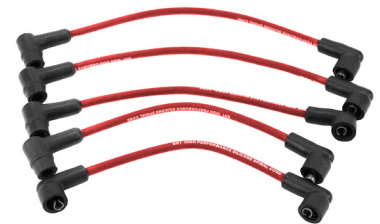

Become an MGOC Spares authorised distributor today!

email : hello@mgocspares.co.uk

 **MGOC**
SPARES &
ACCESSORIES
Authorised Distributor

Ignition

MGOC SPARES & ACCESSORIES

Keeping your ignition system in top condition is essential to ensure reliable starting, smooth running, and consistent performance. MGOC Spares provides a wide range of ignition components, including improved red rotor arms, ignition leads, distributor caps, and performance condensers for you to maintain your car's dependability with high-quality parts designed to last.

Our spares offer is expansive. Please get in touch to request our full price list comprising over 25,000 product lines.

GHT107RED
Silicone Ignition Lead Set
MGBV8/ Triumph TR8/LR SD1

GHT1001RED
Silicone Ignition Lead Set (25D)
MGC