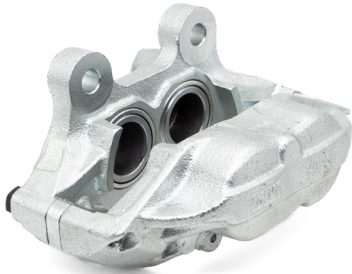

Become an MGOC Spares authorised distributor today!

email : hello@mgocspares.co.uk

Braking

MGOC SPARES & ACCESSORIES

We offer a comprehensive range of classic car braking components under our Q Parts brand to enhance safety, performance, and reliability. Choose from standard or lightweight alloy options, performance brake conversions for improved stopping power, to essential maintenance kits, all parts have been tailored to meet the needs of classic car enthusiasts and demands of modern day driving. Developed in-house by MGOC Spares' expert product development engineers, Q Parts has earned a reputation for innovation, precision, and durability.

Our spares offer is expansive. Please get in touch to request our full price list comprising over 25,000 product lines.

GBC90183-10/GBC90182-10
4-Pot Brake Caliper Assembly RH/LH
10mm Spaced
Ford (4-Pot Upgrade)