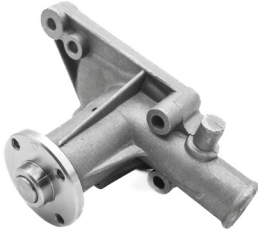

GWP115
Water Pump
MGB 3 Main Bearing Engines

GWP128
Water Pump
MG Midget 1500

GWP130
Water Pump
MGB 18V Engines

GWP130A
Water Pump - Lightweight Aluminium
MGB 18V Engines

GWP132
Water Pump
MG Midget 1275 - Vertical Flow

GWP134
Water Pump
MG Midget 1275 - Cross Flow
Mini 1275

Become an MGOC Spares authorised distributor today!

email : hello@mgocspares.co.uk

Water Pumps

MGOC SPARES & ACCESSORIES

We offer a comprehensive range of water pumps under our Q Parts brand manufactured to exacting standards, incorporating a cast iron impeller (where originally specified) and high-quality modern bearings; benefitting from modern sealing technology and rigorous inspection to ensure optimum performance and reliability. All water pumps are supplied with sealing gasket and two-year warranty for peace of mind.

Our spares offer is expansive. Please get in touch to request our full price list comprising over 25,000 product lines.

GWP187
Water Pump - Without Bypass
Mini 998/1098/1275 - 1969
onwards

GWP188
Water Pump - High Capacity
Mini MPi - 1997- 01