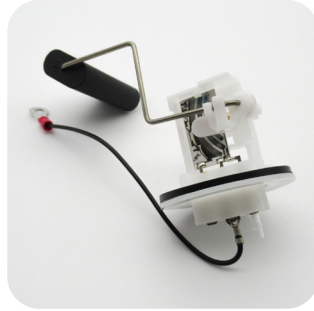

BRA960
Sender Unit
MG Midget/Sprite 1972on.