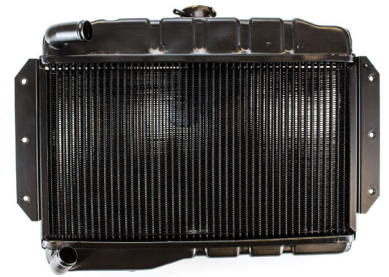

Our spares offer is expansive. Please get in touch to request our full price list comprising over 25,000 product lines.

ARH120
Radiator - High Efficiency
MGA

ARH260
Radiator
MGB up to 1967

NRP1142
Radiator
MGB 1967-76