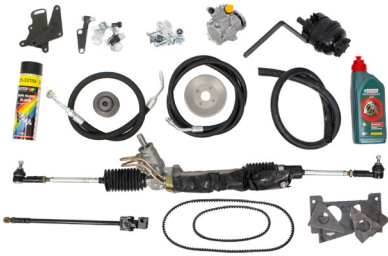

Steering

MGOC SPARES & ACCESSORIES

MGOC Spares offers a full range of steering components, from mechanical power steering kits and brand-new steering rack assemblies to steering locks, switches, and track rod ends. With both OE-spec replacements and improved options available, our parts deliver precise control, reliability, and enhanced driving comfort. MGOC Spares keeps your steering sharp and dependable.

Our spares offer is expansive. Please get in touch to request our full price list comprising over 25,000 product lines.

H600/H600L (RHD/LHD)
Mechanical Power Steering Kit
MGB up to 1974