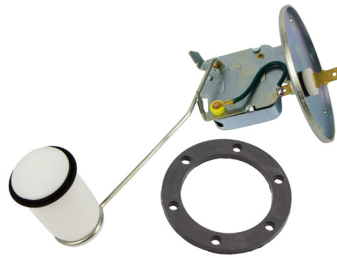

AHH5114Z
Sender Unit
MGA