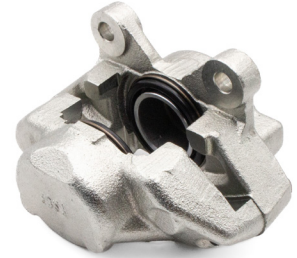

159130/159131
Brake Caliper Assembly RH/LH
Triumph Spitfire/Herald