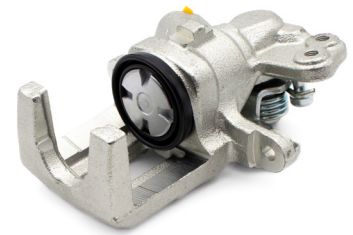

SMC000460/SMC000470
Rear Brake Caliper Assembly RH/
LH
MGF