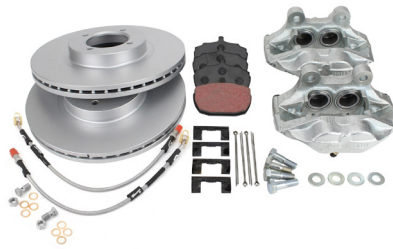

Our spares offer is expansive. Please get in touch to request our full price list comprising over 25,000 product lines.

H511
MGA 1600 Brake Disc Conversion Kit
MGA 1500

H532
4-Pot Vented Brake Kit
MGB

H533
Lightweight 4-Pot Vented Brake Kit
MGB