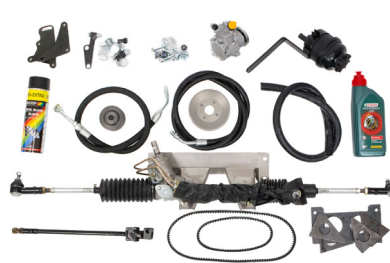

H635
Mechanical Power Steering Kit
MGC