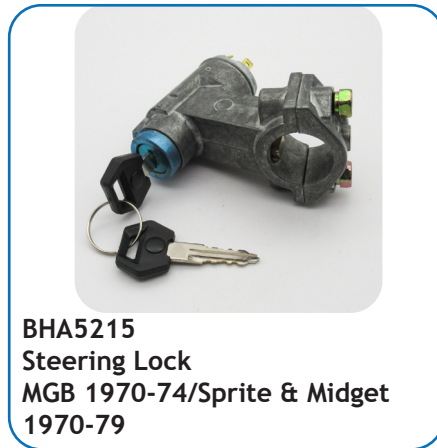

BHH1848X
Steering Rack (RHD) - Quick
Rack
MGB Rubber Bumper

BHA5215
Steering Lock
MGB 1970-74/Sprite & Midget
1970-79