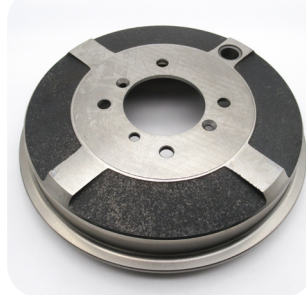

ATB7075
Brake Drum
MGA