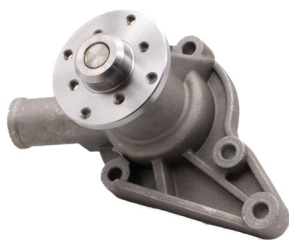

Our spares offer is expansive. Please get in touch to request our full price list comprising over 25,000 product lines.

GWP103
Water Pump
MGA

GWP111
Water Pump
MGC

GWP114
Water Pump
MGB 5 Main B. - 18GB/GD/GG

GWP115
Water Pump
MGB 3 Main Bearing Engines

GWP128
Water Pump
MG Midget 1500

GWP130
Water Pump
MGB 18V Engines

GWP130A
Water Pump - Lightweight Aluminium
MGB 18V Engines

GWP132
Water Pump
MG Midget 1275 - Vertical Flow

GWP134
Water Pump
MG Midget 1275 - Cross Flow
Mini 1275

Become an MGOC Spares authorised distributor today!

email : hello@mgocspares.co.uk

Water Pumps

MGOC SPARES & ACCESSORIES

We offer a comprehensive range of water pumps under our Q Parts brand manufactured to exacting standards, incorporating a cast iron impeller (where originally specified) and high-quality modern bearings; benefitting from modern sealing technology and rigorous inspection to ensure optimum performance and reliability. All water pumps are supplied with sealing gasket and two-year warranty for peace of mind.