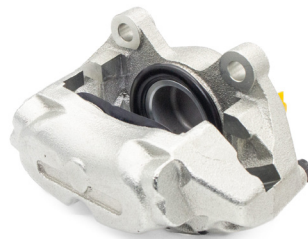

34178/34179
Brake Caliper Assembly - LH/RH
Volvo P122S Saloon