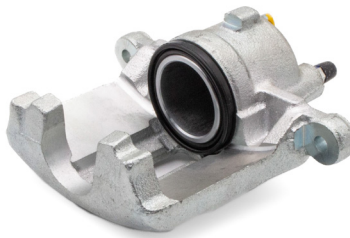

SEG10005/SEG10006
Brake Caliper Assembly RH/LH
MGF