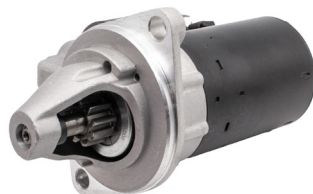

Our spares offer is expansive. Please get in touch to request our full price list comprising over 25,000 product lines.

GXE4441
Starter Motor - Pre-Engaged
High Torque
MGB 1967on.

GXE4527
Starter Motor - Pre-Engaged
High Torque
Classic Mini 1985on.