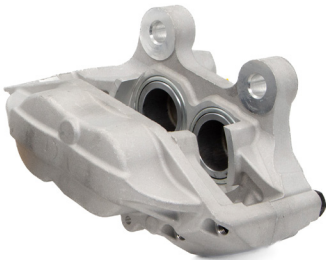

GBC90183A/GBC90182A
Lightweight 4-Pot Brake Caliper
Assembly RH/LH
MG RV8