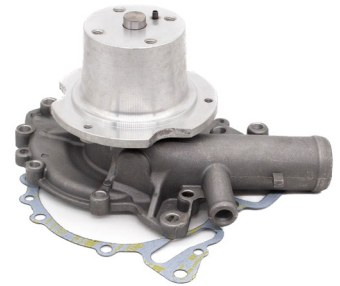

GWP134
Water Pump
MG Midget 1275 - Cross Flow
Mini 1275

Become an MGOC Spares authorised distributor today!

email : hello@mgocspares.co.uk

Water Pumps

MGOC SPARES & ACCESSORIES

We offer a comprehensive range of water pumps under our Q Parts brand manufactured to exacting standards, incorporating a cast iron impeller (where originally specified) and high-quality modern bearings; benefitting from modern sealing technology and rigorous inspection to ensure optimum performance and reliability. All water pumps are supplied with sealing gasket and two-year warranty for peace of mind.

Our spares offer is expansive. Please get in touch to request our full price list comprising over 25,000 product lines.

GWP187
Water Pump - Without Bypass
Mini 998/1098/1275 - 1969
onwards

GWP188
Water Pump - High Capacity
Mini MPi - 1997- 01

GWP200
Water Pump
Triumph Spitfire MkI-III
Triumph Herald

GWP201
Water Pump
Triumph GT6 | Vitesse | 2000
| TR6

GWP205
Water Pump
MG Midget 1500 USA

GWP310
Water Pump
MGB V8

PEB102510Z
Water Pump
MGF/TF/ZR/ZT