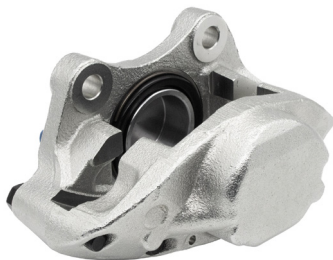

34284/34285
M16 Brake Caliper Assembly -
LH/RH
Ford Escort MkI-II/Capri MkII-III