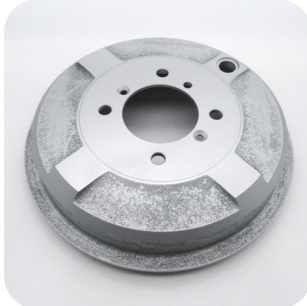

BTB338
Brake Drum
MGB - Banjo Axle