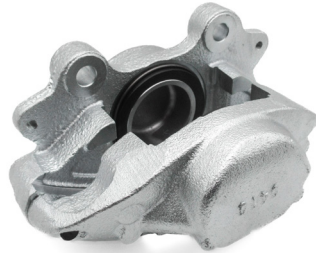

27H2988/27H2989
Brake Caliper Assembly RH/LH
MGC