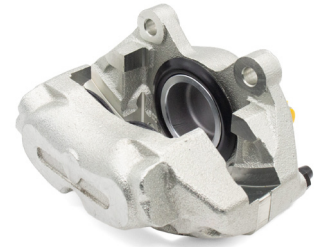

344942/344943
Brake Caliper Assembly - LH/RH
Jaguar E-Type/XJ/Daimler