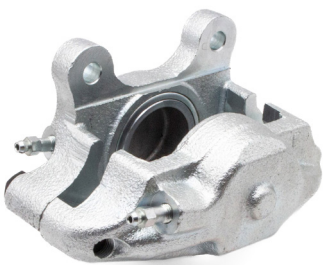

Our spares offer is expansive. Please get in touch to request our full price list comprising over 25,000 product lines.

H511
MGA 1600 Brake Disc Conversion Kit
MGA 1500

H532
4-Pot Vented Brake Kit
MGB

H533
Lightweight 4-Pot Vented Brake Kit
MGB

BDK6
12" to 10" Brake Conversion Kit
Classic Mini

BDK7
Disc Brake Conversion Kit
Classic Mini

BDK10
Brake Disc, Pad & Fit Kit
MG RV8

17H7734/17H7735
Brake Caliper Assembly RH/LH
MGA

17H9438/17H9439
Brake Caliper Assembly RH/LH
MG Midget/AH Sprite