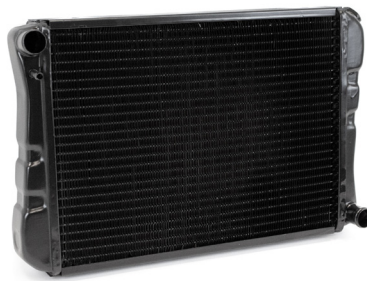

NRP1154
Radiator
MGB 1976 onwards

NRP1059
Radiator
MGB V8

ARC54
Radiator
MGC

ARA241
Radiator
Midget 1275 - Vertical Flow

ARA318
Radiator
MG Midget 1275 - Cross Flow

NRP1028
Radiator
MG Midget 1500

Become an MGOC Spares authorised distributor today!