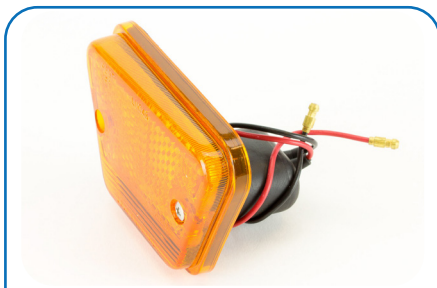

150788/9Z
Front Sidelight Repeater - LH/
RH
Triumph TR6 - North American
Models