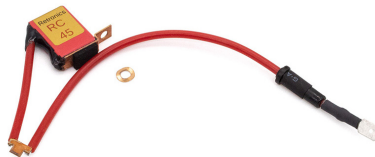

Ignition

MGOC SPARES & ACCESSORIES

Keeping your ignition system in top condition is essential to ensure reliable starting, smooth running, and consistent performance. MGOC Spares provides a wide range of ignition components, including improved red rotor arms, ignition leads, distributor caps, and performance condensers for you to maintain your car's dependability with high-quality parts designed to last.

Our spares offer is expansive. Please get in touch to request our full price list comprising over 25,000 product lines.

Become an MGOC Spares authorised distributor today!

email : hello@mgocspares.co.uk

MGOC
SPARES &
ACCESSORIES
Authorised Distributor