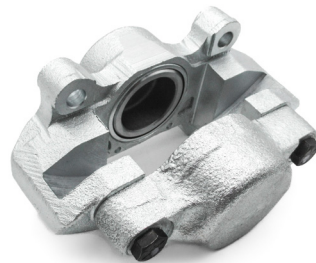

27H4656/27H4657
Brake Caliper Assembly RH/LH
Classic Mini Cooper S - 7.5"
Discs